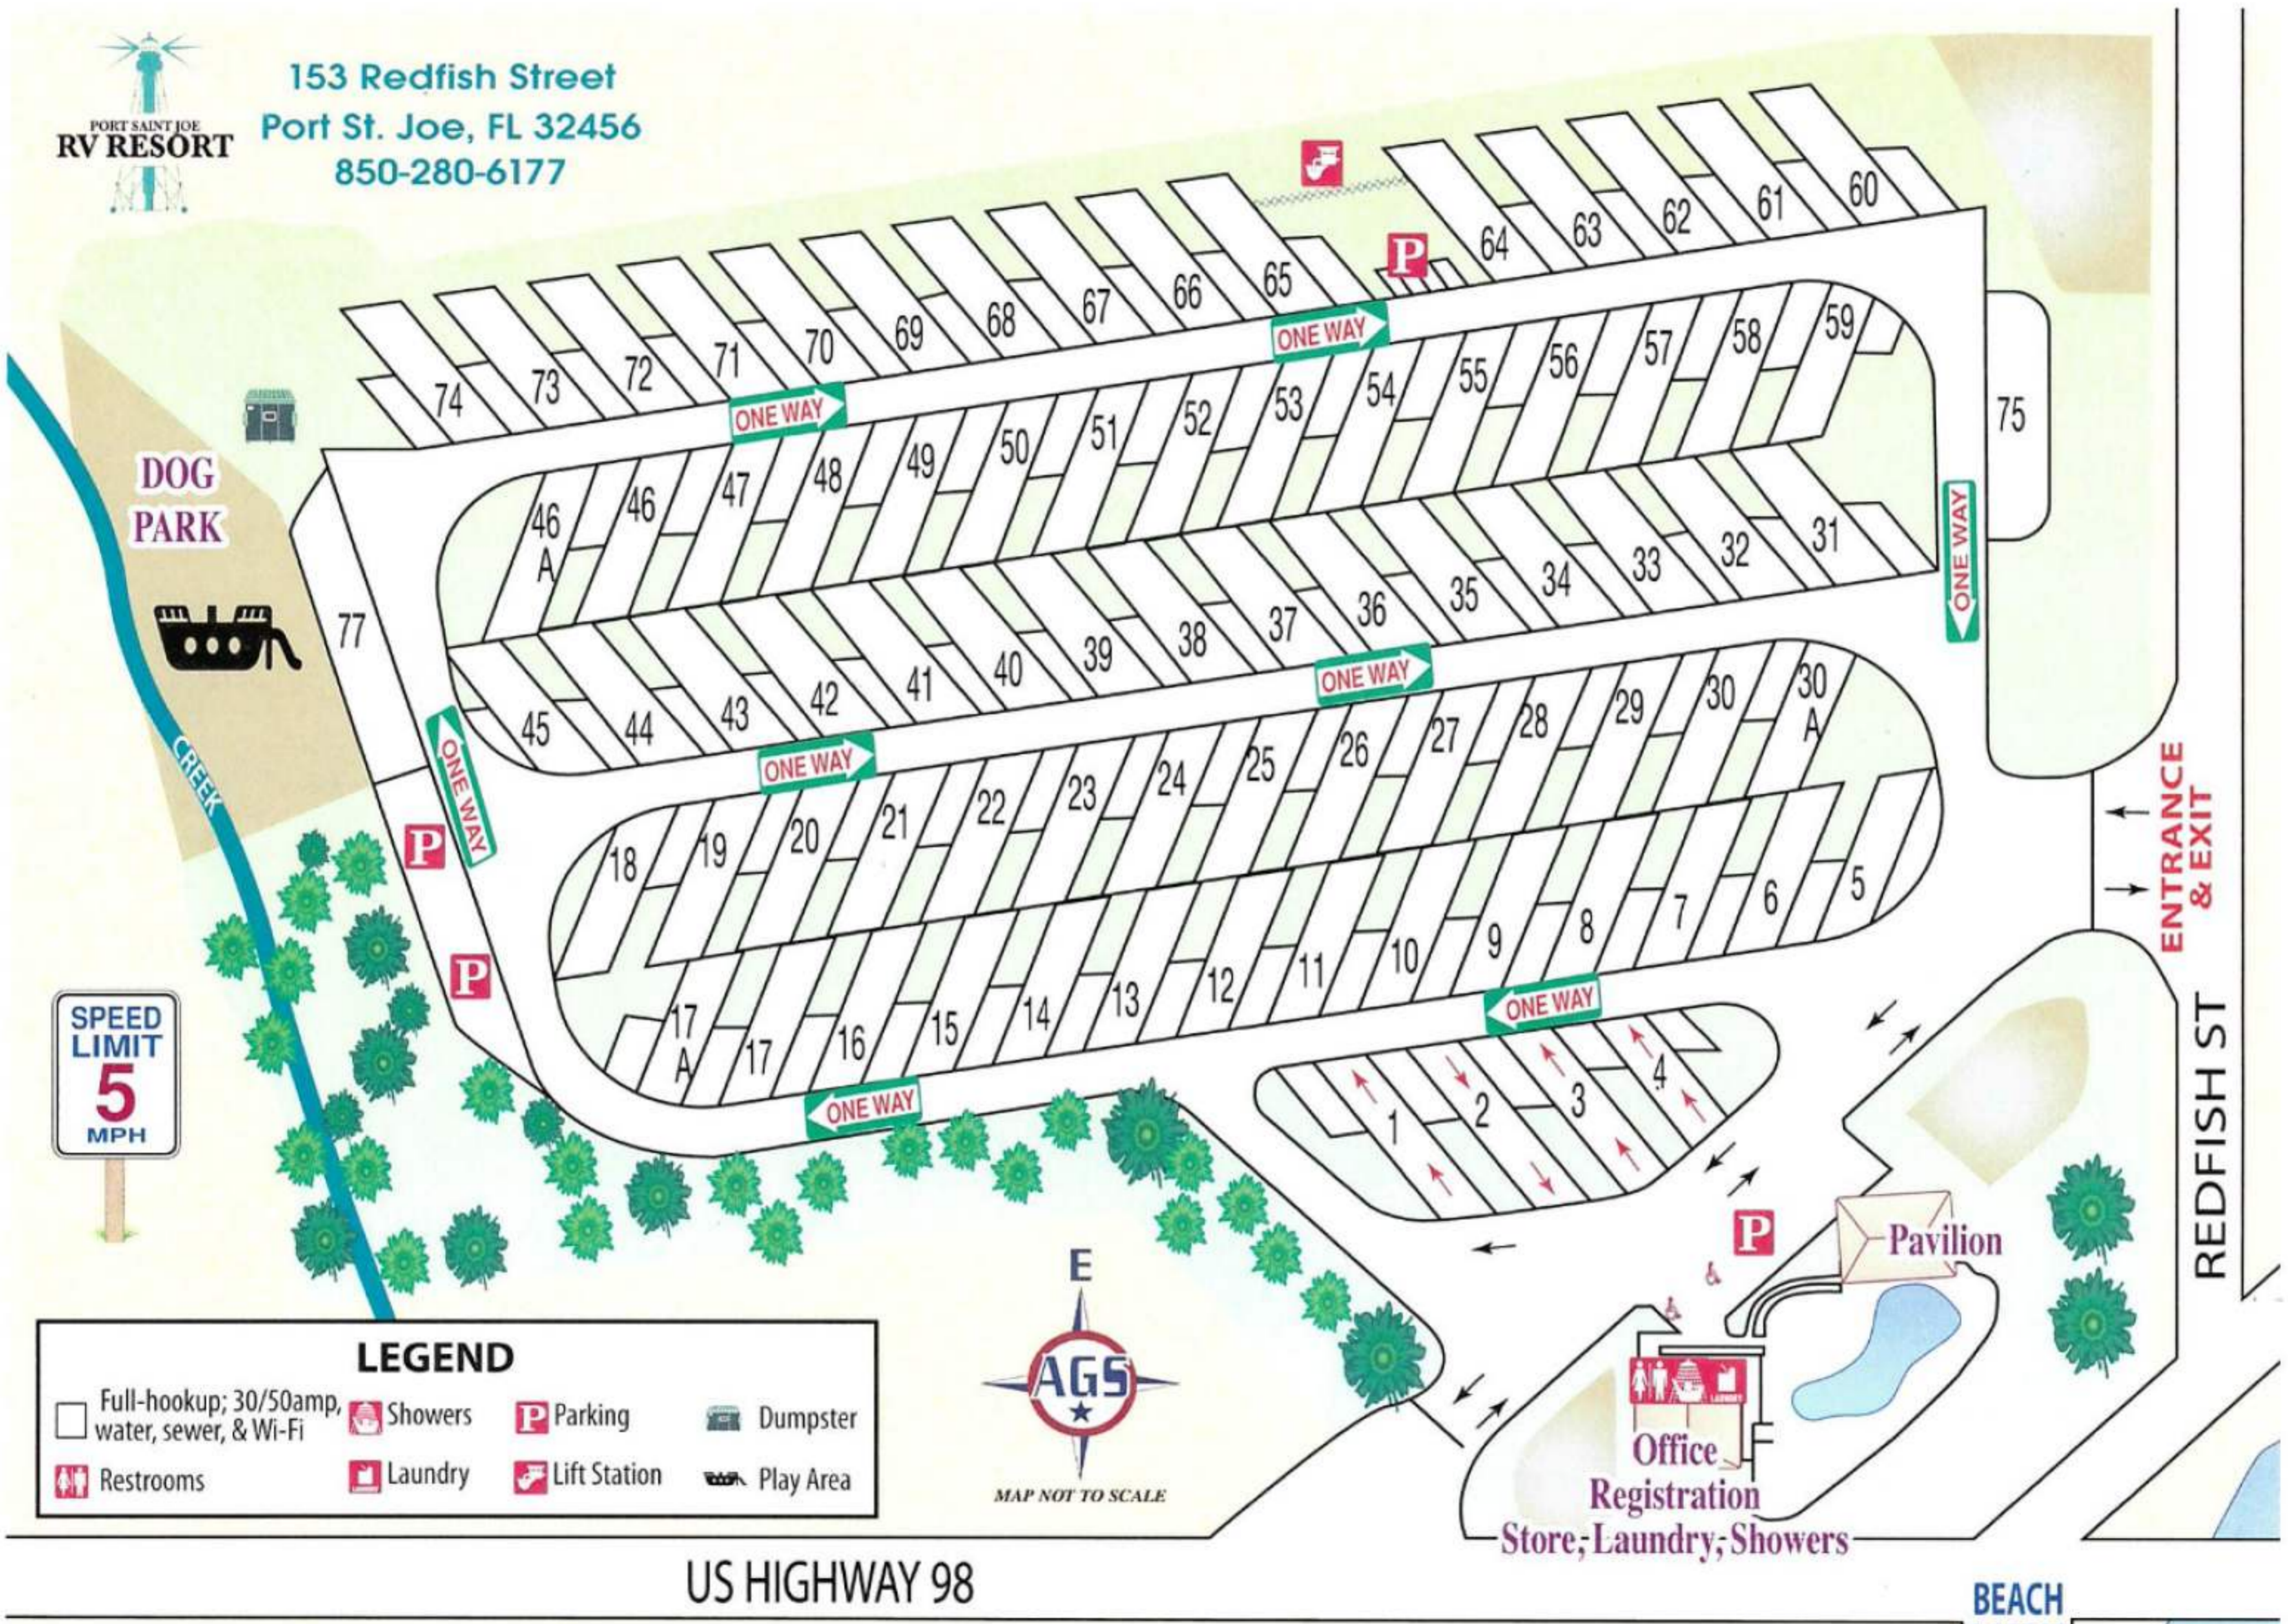

153 Redfish Street
 Port St. Joe, FL 32456
 850-280-6177

SPEED LIMIT
5
 MPH

LEGEND			
Full-hookup; 30/50amp, water, sewer, & Wi-Fi	Showers	Parking	Dumpster
Restrooms	Laundry	Lift Station	Play Area

US HIGHWAY 98

BEACH ACCESS

ST JOSEPH BAY